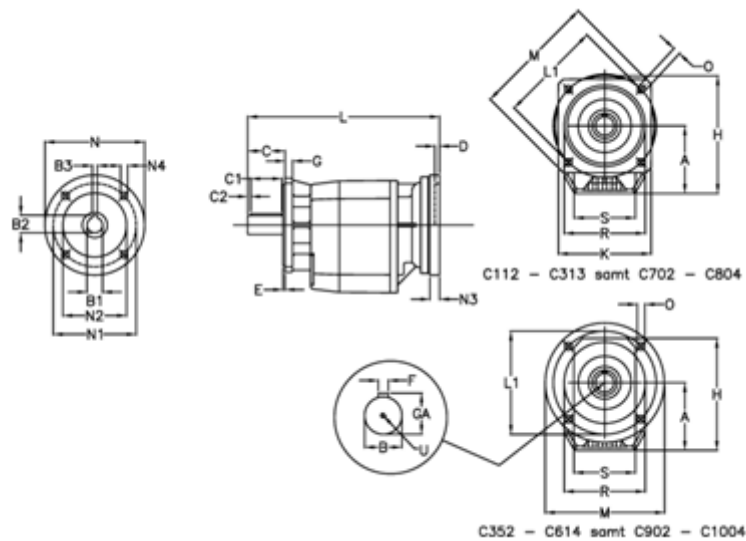

Article number: 40600800612465  
 Description: Helical gearbox  
 C802F-6,1-P200B5

## Measures

A = 247.0	D = 7.0	L1 = 350	R = 320
B = 80	E = 5	M = 400	S = 300
B1 = 55	F = 22	N = 400	U = M20x42
B2 = 59.3	G = 20	N1 = 350	
B3 = 16	GA = 85.0	N2 = 300	
C = 140	H = 422.0	N3 = 0	
C1 = 110	K = 350	N4 = M16x25	
C2 = 15	L = 660.0	O = 18.0	